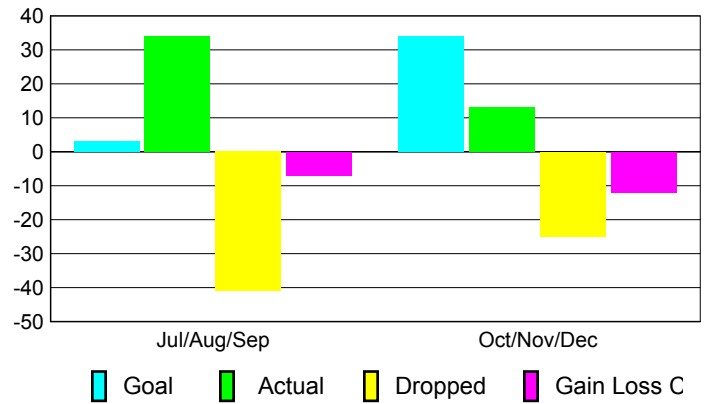

Membership Results 2010-2011

Goal, New, Dropped, Gain/Loss